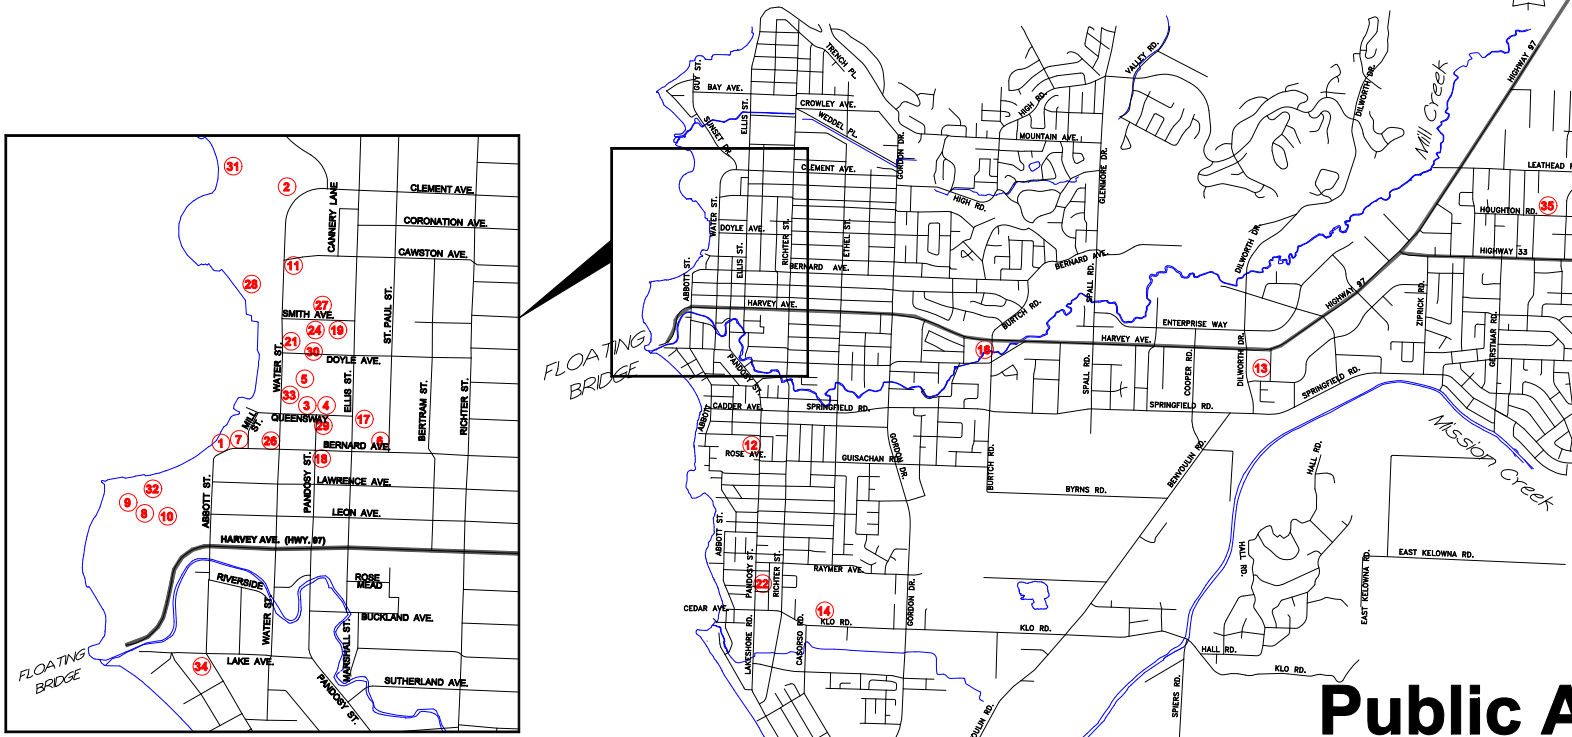

Legend

- ① Sails - R. Dow Reid (1978)
- ② Rapsody - R. Dow Reid (1993)
- ③ Bennett Fountain - Turk Newmann Arch. (1979)
- ④ Bennett Clock - Neon Products (1979)
- ⑤ Circle of Friendship - Geert Maas (1995)
- ⑥ Man Sitting on Bench - Dennis Kleine (1989)
- ⑦ Ogotogo - Peter Soelin (1960)
- ⑧ Grizzly Bear - Kelowna Teen Town (1964)
- ⑨ Totem Pole - Oliver Jackson (1955)
- ⑩ Cenitaph
- ⑪ Wood Structure - Peter Von Tiesenhausen (1997)
- ⑫ Seth Benjamin - Ken Curley (1998)
- ⑬ Geese in Flight - R. Dow Reid
- ⑭ Courtyard Sculpture - Robert Turk
- ⑮ Go - C. Hamilton, D. Planko & M. Vandermeer (2004)
- ⑯ Girl and Dog - owned by Judy Grant (1970)
- ⑰ Courtyard - R. Dow Reid
- ⑱ Tree Scape - Dennis Kleine (1991)
- ⑲ Natural language - J. Macklem & K. Jones (2000)
- ⑳ Escape from Stella Polaris - J. Nutter & T. E. Sunde (2000)
- ㉑ A quiet beauty assumes our valley - B. Kingsmill (2000)
- ㉒ Peopled Place - Byron Johnston (2000)
- ㉓ Tree Grates - Crystal Przybille (2000)
- ㉔ Fruit Stand - Glen Anderson (2002)
- ㉕ H2O - Kristy & Philip Robbins (2002)
- ㉖ Dancing Pedestrians - Jock Hildebrand (2002)
- ㉗ Concept to Creation - D. Gorvin & P. Bews (2002)
- ㉘ I had a dream - Zao Lei (2002)
- ㉙ Running Man - Marion Lea Jamieson (2002)
- ㉚ Sentinel - Dawn MacNutt (2002)
- ㉛ On the Beach - Geert Maas (2002)
- ㉜ Renaissance of a Tree - Peter Ryan (1999)
- ㉝ Spirit of Kelowna - Dawn McNutt (2002)
- ㉞ Timeline/Waterline - Philip & Kirsty Robins (2004)
- ㉟ Earth Sculpture - Craig Sibley (2005)

KELOWNA AIRPORT

375 HARTMAN RD. (RUTLAND)

Capital News Centre (MISSION)

City of Kelowna Public Art Inventory